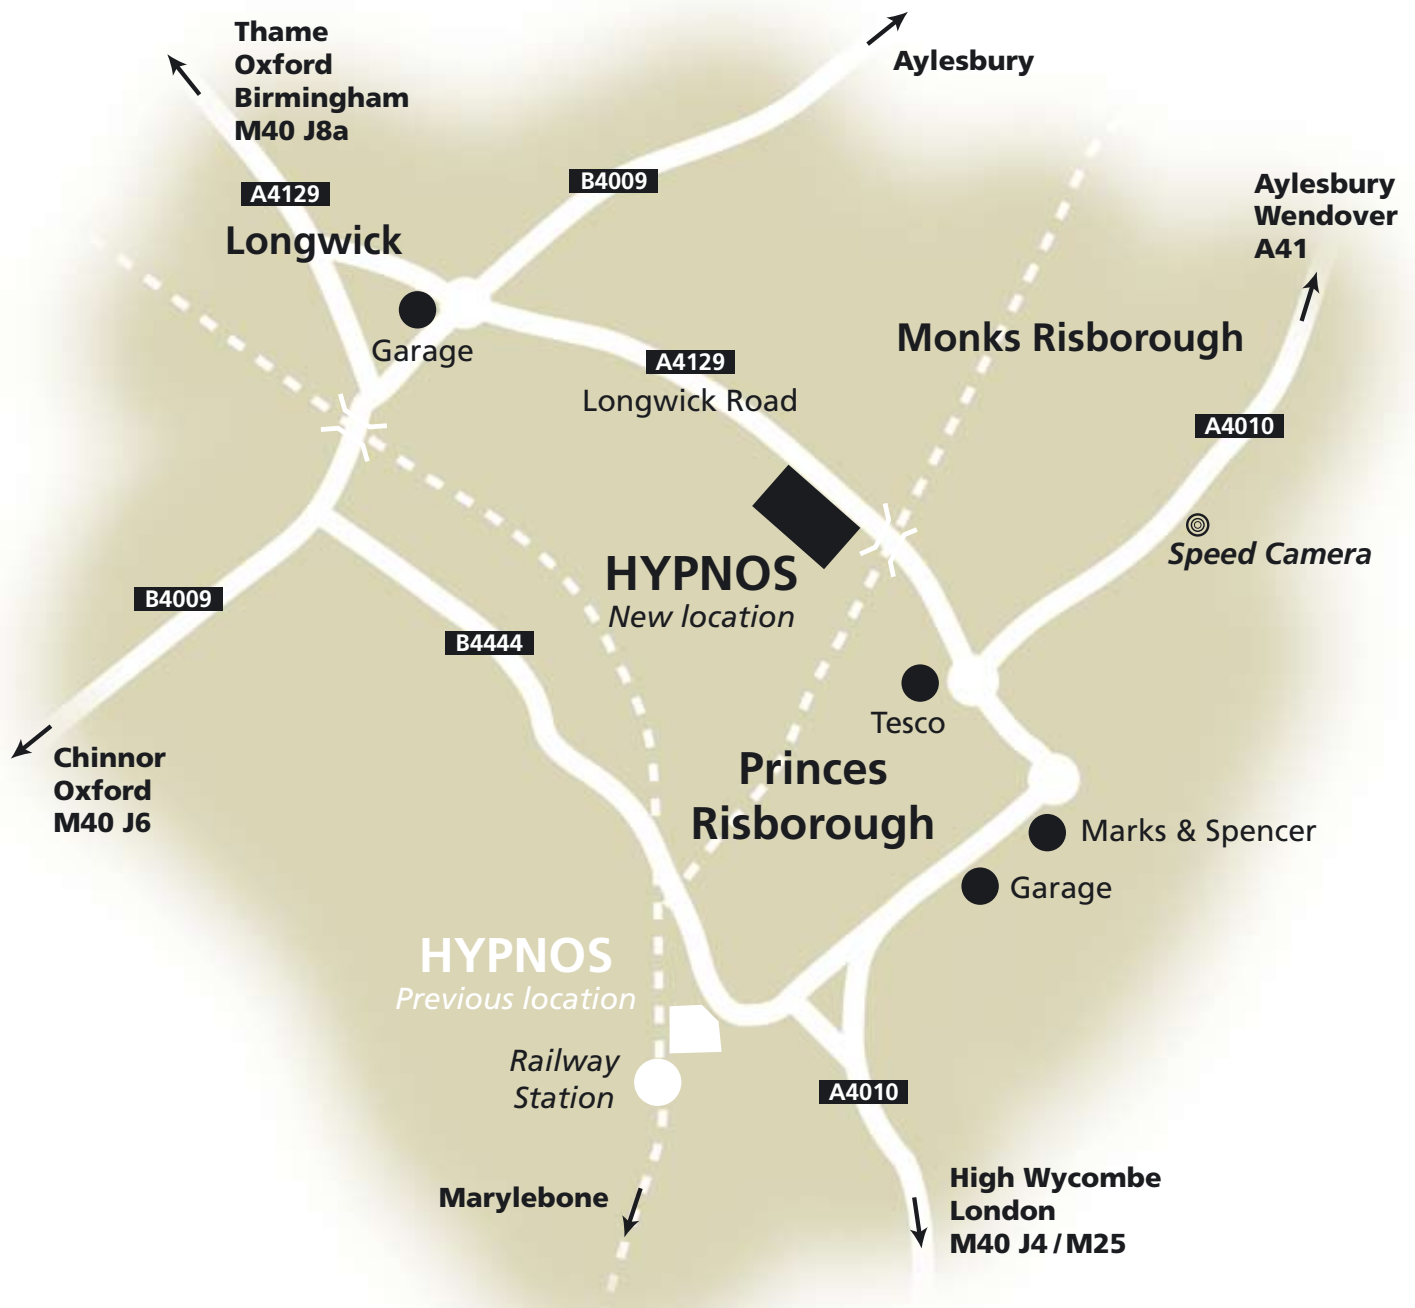

How to find us

HYPNOS®

THE MOST COMFORTABLE BEDS IN THE WORLD

Longwick Road | Princes Risborough | Buckinghamshire HP27 9RT | England
T: 01844 348200 | F: 01844 348099 | E: sleep@hypnosbeds.com | www.hypnosbeds.com